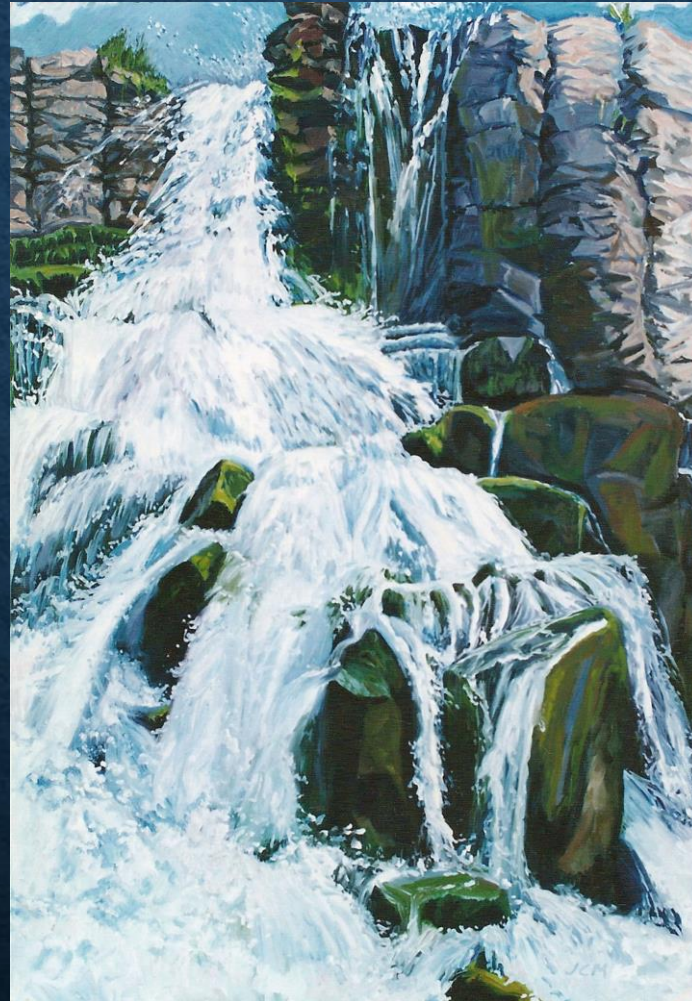

48" X 20"

TYRANOSAURUS REX ROCKS

24" X 36"

ANCIENT LAKES SOLSTICE

48" X 24"

Then because I was living in orchards, I started to paint fruit when it was ripe on the trees. Apples, cherries, apricots, peaches, grapes... And then orchards in bloom.